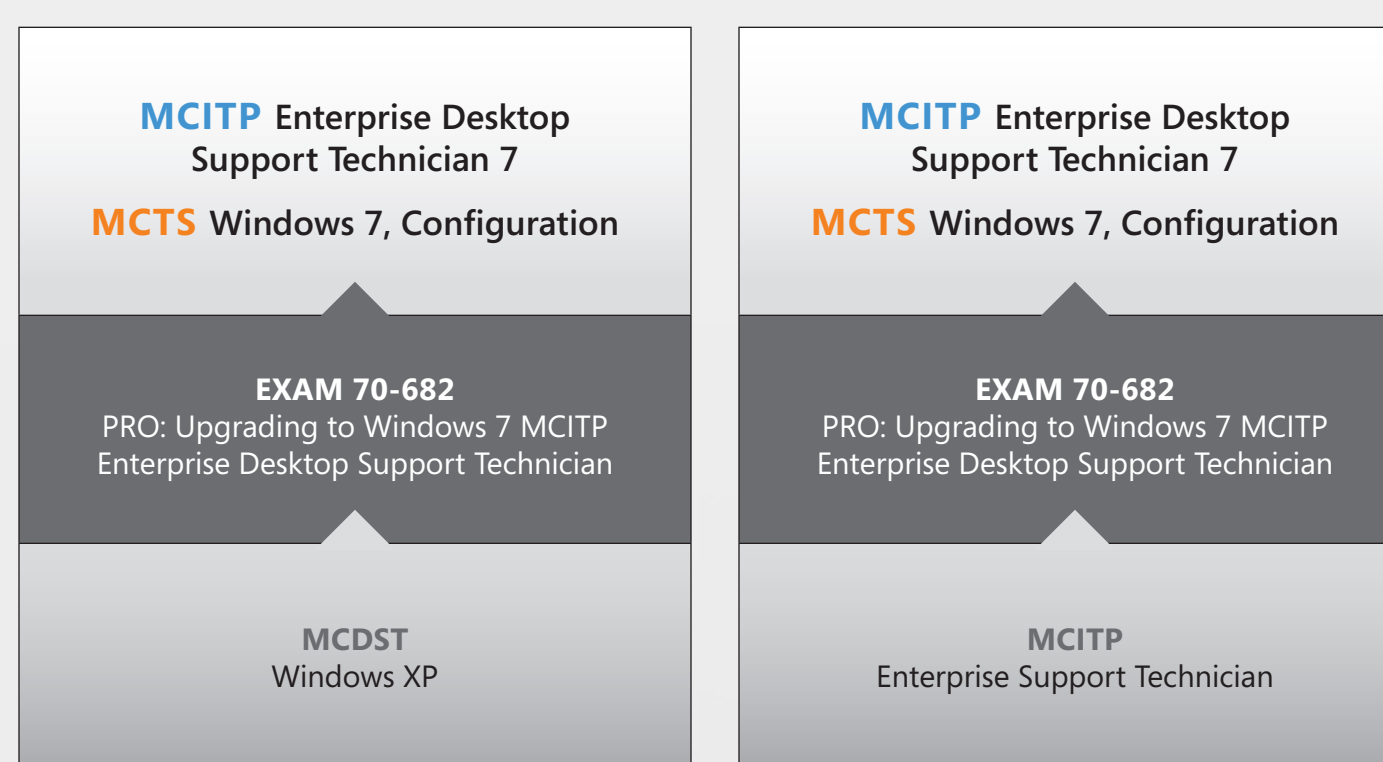

Certification Pathways

■ Required Exam(s)

■ Required Certification(s)

PATHS TO MCITP MICROSOFT CERTIFIED IT PROFESSIONAL

PATHS TO MCTS MICROSOFT CERTIFIED TECHNOLOGY SPECIALIST

UPGRADE PATHS FROM WINDOWS 7 OR XP